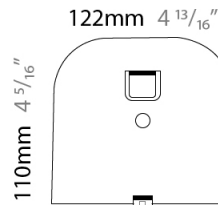

GENERAL

Series: Sestessa
 Brand: Cini & Nils
 Division: Design
 Mounting Type: Surface
 Mounting Location: Wall
 Subcategory: Ambient

PHYSICAL

Length (mm): 330
 Length (in): 13
 Height (mm): 110
 Height (in): 4 5/16
 Extension (mm): 240
 Extension (in): 9 7/16
 Light Distribution: Indirect
 Fixture Finish: WHI
 Fixture Material: Aluminum

330mm 13"

240mm 9 7/16"

110mm 4 5/16"

J-Box cover plate included

D33004

PROJECT

TYPE

SPECIFIER

GENERAL

Series: Sestessa
 Brand: Cini & Nils
 Division: Design
 Mounting Type: Surface
 Mounting Location: Wall
 Subcategory: Ambient

PHYSICAL

Length (mm): 330
 Length (in): 13
 Height (mm): 110
 Height (in): 4 ⁵/₁₆
 Extension (mm): 240
 Extension (in): 9 ⁷/₁₆
 Light Distribution: Indirect
 Fixture Finish: WHI
 Fixture Material: Aluminum

GENERAL

Series: Sestessa
 Brand: Cini & Nils
 Division: Design
 Mounting Type: Surface
 Mounting Location: Wall
 Subcategory: Ambient

PHYSICAL

Length (mm): 240
 Length (in): 9 ⁷/₁₆"
 Width (mm): 50
 Width (in): 1 ¹⁵/₁₆"
 Height (mm): 90
 Height (in): 3 ⁹/₁₆"
 Extension (mm): 175
 Extension (in): 6 ⁷/₈"
 Light Distribution: Indirect
 Weight (kg): 1.0
 Weight (lbs): 2.2
 Fixture Finish: WHI
 Fixture Material: Aluminum