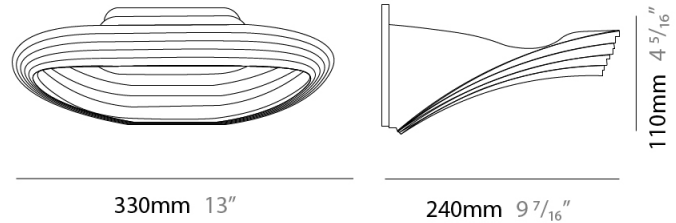

PROJECT	_____
TYPE	_____
SPECIFIER	_____
QUANTITY	_____
DATE	_____

SESTESSA SURFACE

D33005

base number

1. To build a product code in our configurator select the specify button on the base model # product page
2. To build a manual product code on this datasheet choose from the options listed below in blue font and add the suffix to the base model #

GENERAL

Series: Sestessa
Brand: Cini & Nils
Division: Design
Mounting Type: Surface
Mounting Location: Wall
Subcategory: Ambient

PHYSICAL

Length (mm): 330
Length (in): 13
Height (mm): 110
Height (in): 4 ⁵/₁₆
Extension (mm): 240
Extension (in): 9 ⁷/₁₆
Light Distribution: Indirect
Fixture Finish: WHI
Fixture Material: Aluminum

ELECTRICAL

Lamp Type: LED
Total Output Wattage (W): 20
Dimming: Tri-Mode (Non-Dimming and Phase Dimming (120Vac only) and 0-10V Dimming)
Driver Included: Yes
Driver Location: Integrated
Driver Type: Constant Current - Universal
Driver Class: Class 2
Input Voltage (V): 120 - 277
Constant Current (MA): 500

LED

Number of LEDs: 1
Color Temperature (°K): 2800
Nominal Lumen (lm): 1700
CRI: >95 CRI
Lamp Life (hrs): 50000

OPTICAL

RATINGS AND CERTIFICATIONS

Certified By: Certified for North American Standards
IP rating: IP20