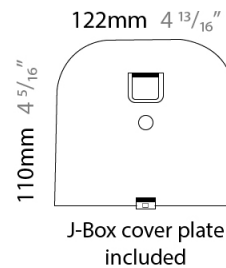

PROJECT	_____
TYPE	_____
SPECIFIER	_____
QUANTITY	_____
DATE	_____

SESTESSA SURFACE

D33005

base number

1. To build a product code in our configurator select the specify button on the base model # product page
2. To build a manual product code on this datasheet choose from the options listed below in blue font and add the suffix to the base model #

GENERAL

Series: Sestessa
Brand: Cini & Nils
Division: Design
Mounting Type: Surface
Mounting Location: Wall
Subcategory: Ambient

PHYSICAL

Length (mm): 330
Length (in): 13
Height (mm): 110
Height (in): 4 ⁵/₁₆
Extension (mm): 240
Extension (in): 9 ⁷/₁₆
Light Distribution: Indirect
Fixture Finish: WHI
Fixture Material: Aluminum

ELECTRICAL

Lamp Type: LED
Total Output Wattage (W): 20
Dimming: Tri-Mode (Non-Dimming and Phase Dimming (120Vac only) and 0-10V Dimming)
Driver Included: Yes
Driver Location: Integrated
Driver Type: Constant Current - Universal
Driver Class: Class 2
Input Voltage (V): 120 - 277
Constant Current (MA): 500

LED

Number of LEDs: 1
Color Temperature (°K): 2800
Nominal Lumen (lm): 1700
CRI: >95 CRI
Lamp Life (hrs): 50000

OPTICAL

RATINGS AND CERTIFICATIONS

Certified By: Certified for North American Standards
IP rating: IP20