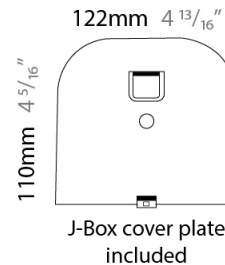

PROJECT	_____
TYPE	_____
SPECIFIER	_____
QUANTITY	_____
DATE	_____

SESTESSA SURFACE

D33009

base number

1. To build a product code in our configurator select the specify button on the base model # product page
2. To build a manual product code on this datasheet choose from the options listed below in blue font and add the suffix to the base model #

GENERAL

Series: Sestessa
Brand: Cini & Nils
Division: Design
Mounting Type: Surface
Mounting Location: Wall
Subcategory: Ambient

PHYSICAL

Length (mm): 240
Length (in): 9 ⁷/₁₆
Height (mm): 90
Height (in): 3 ⁹/₁₆
Extension (mm): 175
Extension (in): 6 ⁷/₈
Light Distribution: Indirect
Weight (kg): 1.0
Weight (lbs): 2.2
Fixture Finish: WHI
Fixture Material: Aluminum

ELECTRICAL

Lamp Type: LED
Total Output Wattage (W): 20
Dimming: Tri-Mode (Non-Dimming and Phase Dimming (120Vac only) and 0-10V Dimming)
Driver Included: Yes
Driver Location: Integrated
Driver Type: Constant Current - Universal
Driver Class: Class 2
Input Voltage (V): 120 - 277
Constant Current (MA): 500

LED

Number of LEDs: 1
Color Temperature (°K): 2800
Nominal Lumen (lm): 1300
CRI: >95 CRI
Lamp Life (hrs): 50000

OPTICAL

RATINGS AND CERTIFICATIONS

Certified By: Certified for North American Standards
IP rating: IP20